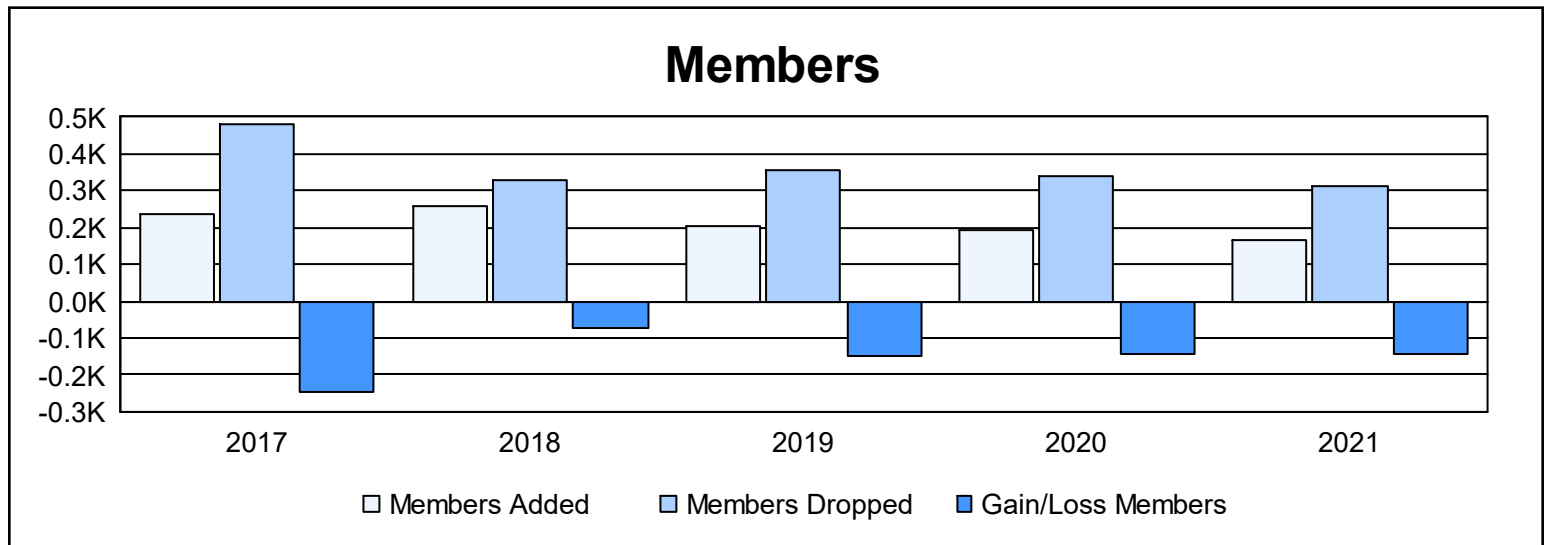

Year	New Clubs	Dropped Clubs	Gain/ Loss Clubs	New Members	Charter Members	Reinstate Members	Transfer Members	Total Member Added	Total Members Dropped	Gain/ Loss Members
2016-2017	0	1	-1	227	0	3	4	234	483	-249
2017-2018	1	1	0	207	44	2	3	256	330	-74
2018-2019	0	4	-4	201	0	2	3	206	354	-148
2019-2020	0	1	-1	184	0	3	4	191	337	-146
2020-2021	1	3	-2	132	25	3	5	165	310	-145
<b>Average</b>	<b>0</b>	<b>2</b>	<b>-2</b>	<b>190</b>	<b>14</b>	<b>3</b>	<b>4</b>	<b>210</b>	<b>363</b>	<b>-152</b>

### Membership Composition June 2021 Cumulative