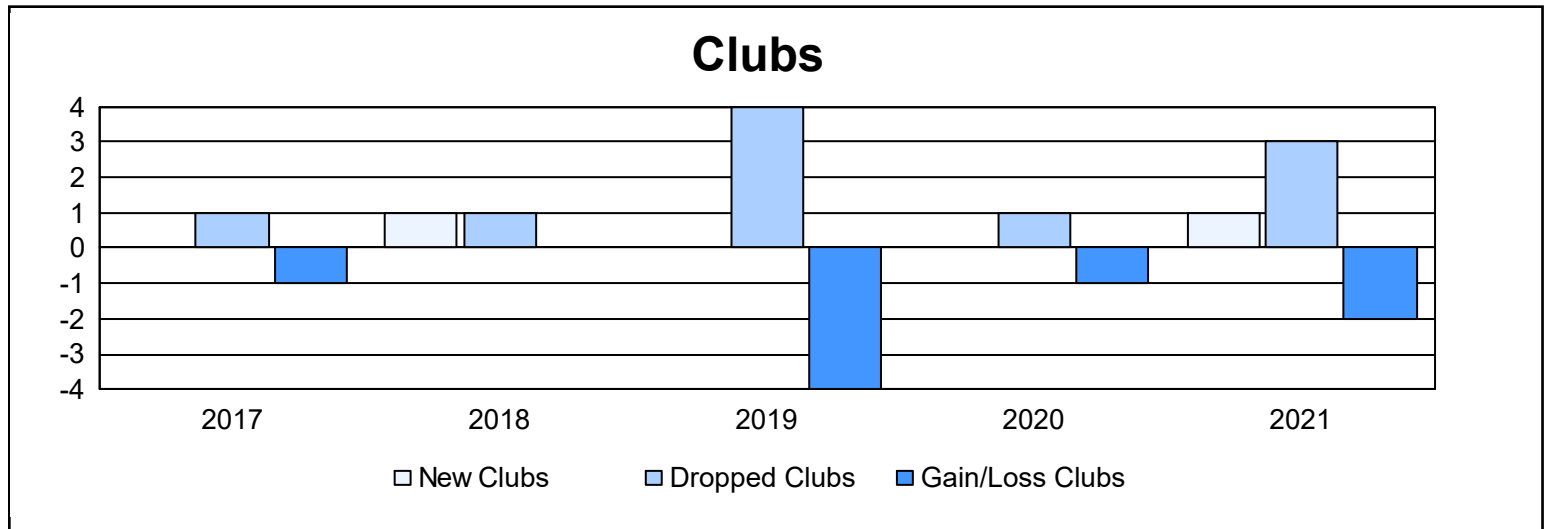

Year	New Clubs	Dropped Clubs	Gain/ Loss Clubs	New Members	Charter Members	Reinstate Members	Transfer Members	Total Member Added	Total Members Dropped	Gain/ Loss Members
2016-2017	0	1	-1	227	0	3	4	234	483	-249
2017-2018	1	1	0	207	44	2	3	256	330	-74
2018-2019	0	4	-4	201	0	2	3	206	354	-148
2019-2020	0	1	-1	184	0	3	4	191	337	-146
2020-2021	1	3	-2	132	25	3	5	165	310	-145
<b>Average</b>	<b>0</b>	<b>2</b>	<b>-2</b>	<b>190</b>	<b>14</b>	<b>3</b>	<b>4</b>	<b>210</b>	<b>363</b>	<b>-152</b>

### Membership Composition June 2021 Cumulative